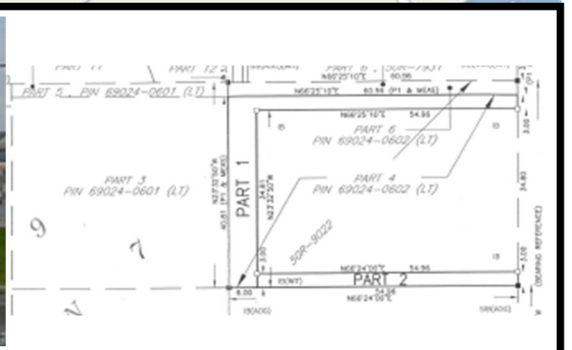

COMMERCIAL PROPERTY FOR LEASE

635 Rue Principale
Casselman, ON

Location Map

MacEwen Petroleum Inc.
Mr. Ian McLean
Marketing & Procurement Manager
613.527.2100 x 257
i.mclean@macewen.ca
www.macewen.ca