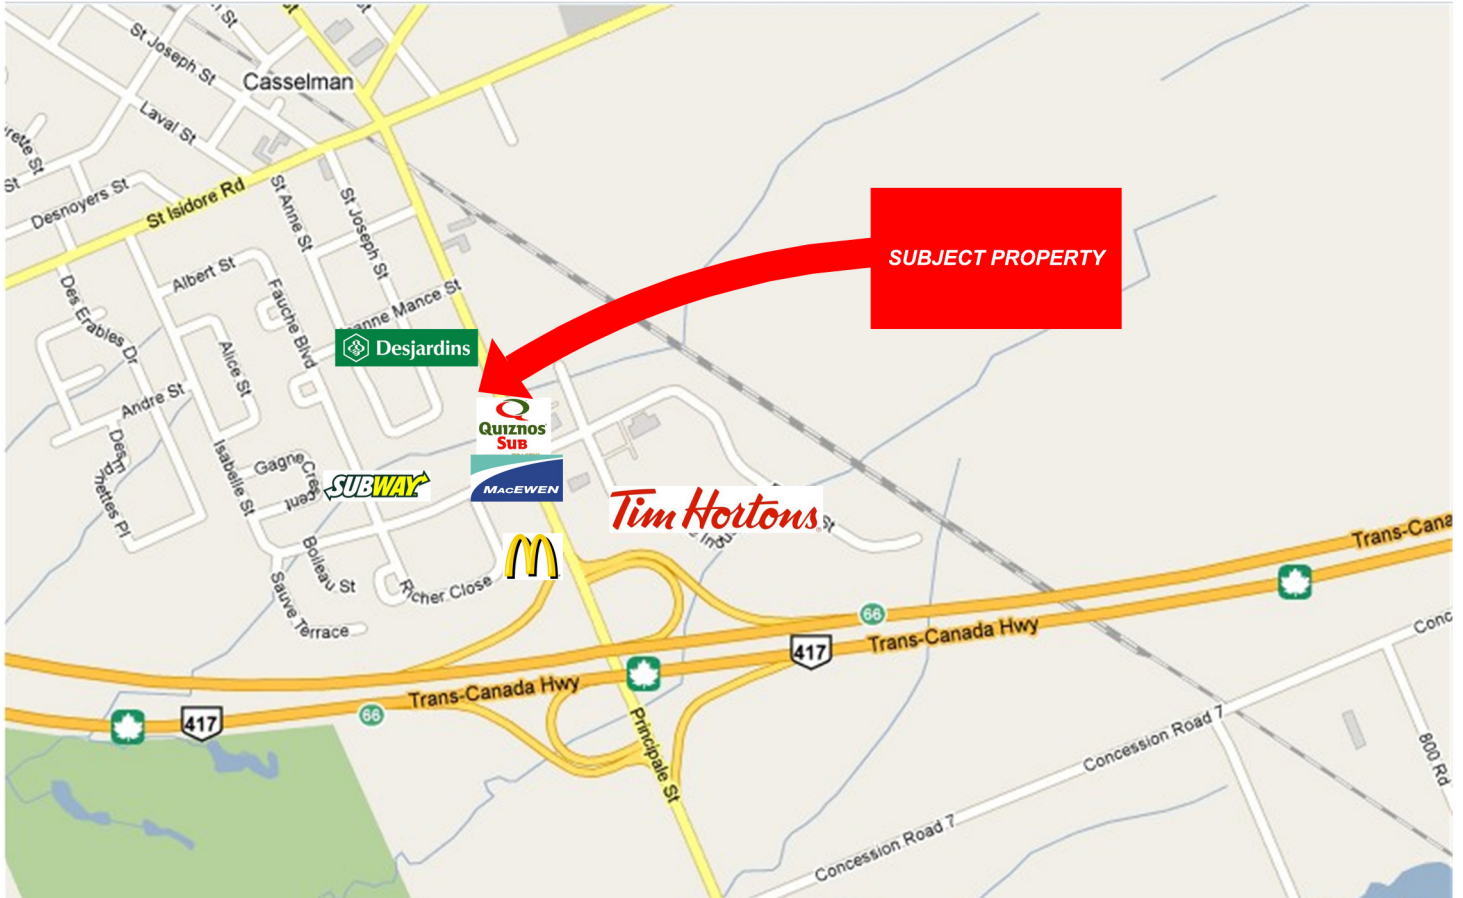

COMMERCIAL PROPERTY FOR LEASE

635 Rue Principale
Casselman, ON

Location Map

MacEwen Petroleum Inc.
Mr. Ian McLean
Marketing & Procurement Manager
613.527.2100 x 257
i.mclean@macewen.ca
www.macewen.ca